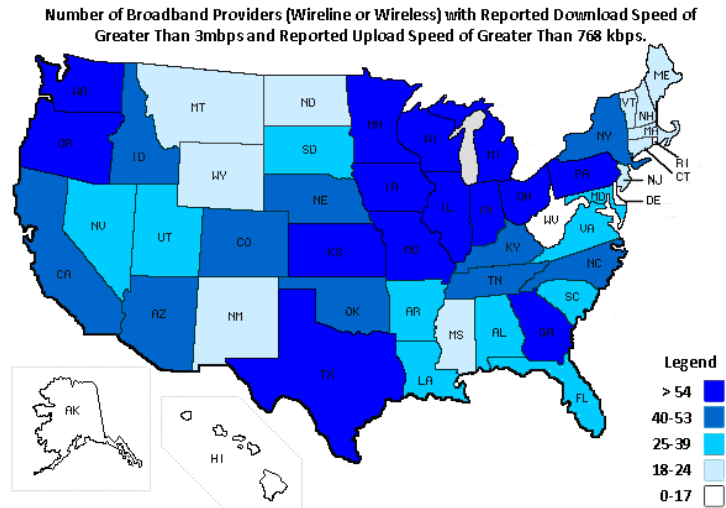

Report Description:

This report highlights the number of providers who offer broadband service at particular speed tiers (or above).

- Data as of December 2011, Report published July 2012

Map

The map illustrates the number of providers offering a download speed of greater than 3 mbps, and an upload speed of greater than 768 kbps.

Table

This table displays the number of providers, by state, with reported access to download speeds ≥ 3 mbps and upload speeds ≥ 768 kbps.

State Name	State Abbr.	# Providers with DL ≥ 3 mbps, UL ≥ 768 kbps	State Name	State Abbr.	# Providers with DL ≥ 3 mbps, UL ≥ 768 kbps
Alaska	AK	10	Mississippi	MS	23
Alabama	AL	38	Montana	MT	18
Arkansas	AR	37	North Carolina	NC	41
American Samoa	AS	1	North Dakota	ND	23
Arizona	AZ	43	Nebraska	NE	48
California	CA	52	New Hampshire	NH	23
Colorado	CO	48	New Jersey	NJ	20
Connecticut	CT	20	New Mexico	NM	24
District of Columbia	DC	16	Nevada	NV	29
Delaware	DE	11	New York	NY	48
Florida	FL	29	Ohio	OH	71
Georgia	GA	59	Oklahoma	OK	51
Guam	GU	3	Oregon	OR	69
Hawaii	HI	8	Pennsylvania	PA	61
Iowa	IA	135	Puerto Rico	PR	7
Idaho	ID	40	Rhode Island	RI	12
Illinois	IL	79	South Carolina	SC	31
Indiana	IN	61	South Dakota	SD	33
Kansas	KS	63	Tennessee	TN	47
Kentucky	KY	45	Texas	TX	92
Louisiana	LA	31	Utah	UT	36
Massachusetts	MA	19	Virginia	VA	28
Maryland	MD	36	U.S. Virgin Islands	VI	0
Maine	ME	20	Vermont	VT	19
Michigan	MI	83	Washington	WA	67
Minnesota	MN	70	Wisconsin	WI	69
Missouri	MO	56	West Virginia	WV	15
Northern Mariana Islands	MP	1	Wyoming	WY	19