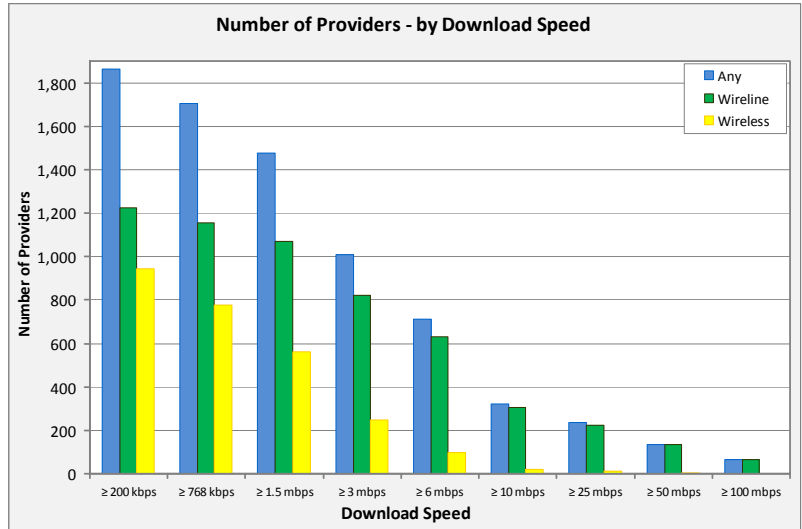

Number of Providers by Download Speed

This chart displays the number of wireline and wireless providers with reported download speeds for various speed tiers.