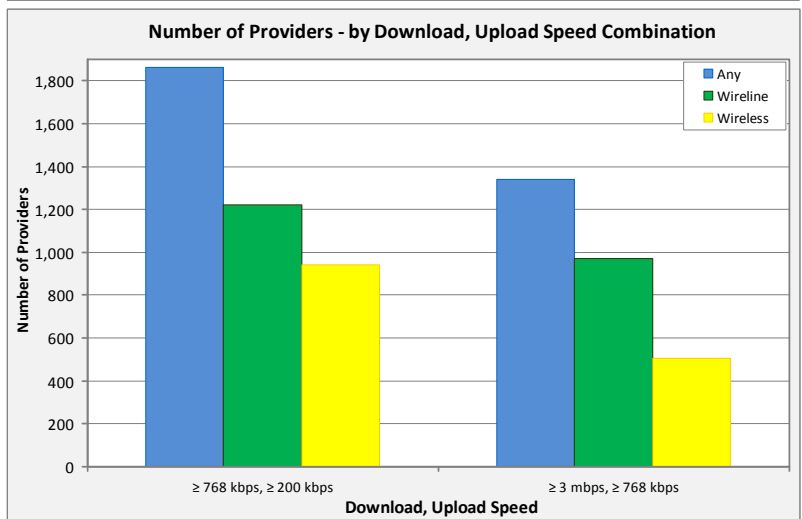

Number of Providers by Download and Upload Speed Combinations

This chart displays the number of wireline and wireless providers with reported speed combinations ≥ 768 kbps download and ≥ 200 kbps upload, as well as the number of providers with reported speed combinations of ≥ 3 mbps download and ≥ 768 kbps UL.