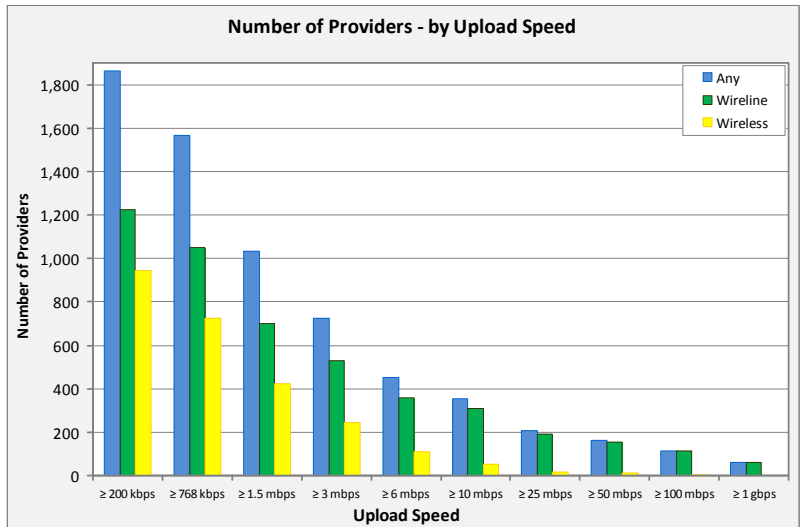

Table

This table displays the number of providers, by state, with reported access to download speeds ≥ 3 mbps and upload speeds ≥ 768 kbps.

State Name	State Abbr.	# Providers with DL ≥ 3 mbps, UL ≥ 768 kbps	State Name	State Abbr.	# Providers with DL ≥ 3 mbps, UL ≥ 768 kbps
Alaska	AK	10	Mississippi	MS	23
Alabama	AL	38	Montana	MT	18
Arkansas	AR	37	North Carolina	NC	41
American Samoa	AS	1	North Dakota	ND	23
Arizona	AZ	43	Nebraska	NE	48
California	CA	52	New Hampshire	NH	23
Colorado	CO	48	New Jersey	NJ	20
Connecticut	CT	20	New Mexico	NM	24
District of Columbia	DC	16	Nevada	NV	29
Delaware	DE	11	New York	NY	48
Florida	FL	29	Ohio	OH	71
Georgia	GA	59	Oklahoma	OK	51
Guam	GU	3	Oregon	OR	69
Hawaii	HI	8	Pennsylvania	PA	61
Iowa	IA	135	Puerto Rico	PR	7
Idaho	ID	40	Rhode Island	RI	12
Illinois	IL	79	South Carolina	SC	31
Indiana	IN	61	South Dakota	SD	33
Kansas	KS	63	Tennessee	TN	47
Kentucky	KY	45	Texas	TX	92
Louisiana	LA	31	Utah	UT	36
Massachusetts	MA	19	Virginia	VA	28
Maryland	MD	36	U.S. Virgin Islands	VI	0
Maine	ME	20	Vermont	VT	19
Michigan	MI	83	Washington	WA	67
Minnesota	MN	70	Wisconsin	WI	69
Missouri	MO	56	West Virginia	WV	15
Northern Mariana Islands	MP	1	Wyoming	WY	19

Number of Providers by Download Speed

This chart displays the number of wireline and wireless providers with reported download speeds for various speed tiers.

Number of Providers by Upload Speed

This chart displays the number of wireline and wireless providers with reported upload speeds for various speed tiers.